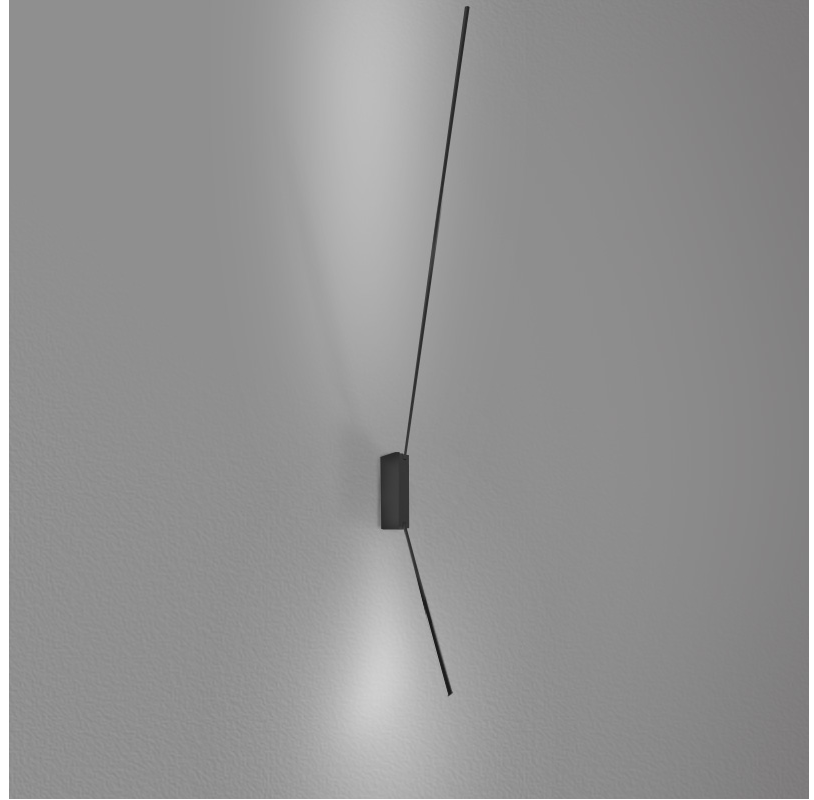

PROJECT	
TYPE	
SPECIFIER	
QUANTITY	
DATE	

SPILLO 2 ROD SURFACE

D42047- -
 base number Color Finish
 Temperature Options

- To build a product code in our configurator select the specify button on the base model # product page
- To build a manual product code on this datasheet choose from the options listed below in blue font and add the suffix to the base model #

GENERAL

Series: Spillo
 Subseries: Spillo 2 Rod
 Brand: Icone
 Division: Design
 Mounting Type: Surface
 Mounting Location: Wall
 Subcategory: Ambient

PHYSICAL

Shape: Rectangle
 Width (mm): 32
 Width (in): 1 ¼
 Height (mm): 1390
 Height (in): 54 ¾
 Extension (mm): 860
 Extension (in): 33 ⅞
 Light Distribution: Direct / Indirect
 Fixture Finish: WHI / WHC / BLK / BGD
 Fixture Material: Brass

LED

Color Temperature (°K): 2700 / 3000
 Nominal Lumen (lm): 1320
 CRI: >90 CRI
 Lamp Life (hrs): 50000

OPTICAL

Adjustability: Tilt 90°

RATINGS AND CERTIFICATIONS

Certified By: Certified for North American Standards
 IP rating: IP20

GENERAL

Series: Spillo
 Subseries: Spillo 2 Rod
 Brand: Icone
 Division: Design
 Mounting Type: Surface
 Mounting Location: Wall
 Subcategory: Ambient

PHYSICAL

Shape: Rectangle
 Width (mm): 32
 Width (in): 1 1/4
 Height (mm): 720
 Height (in): 28 3/8
 Extension (mm): 460
 Extension (in): 18 1/8
 Light Distribution: Direct / Indirect
 Fixture Finish: WHI / WHC / BLK / BGD
 Fixture Material: Brass