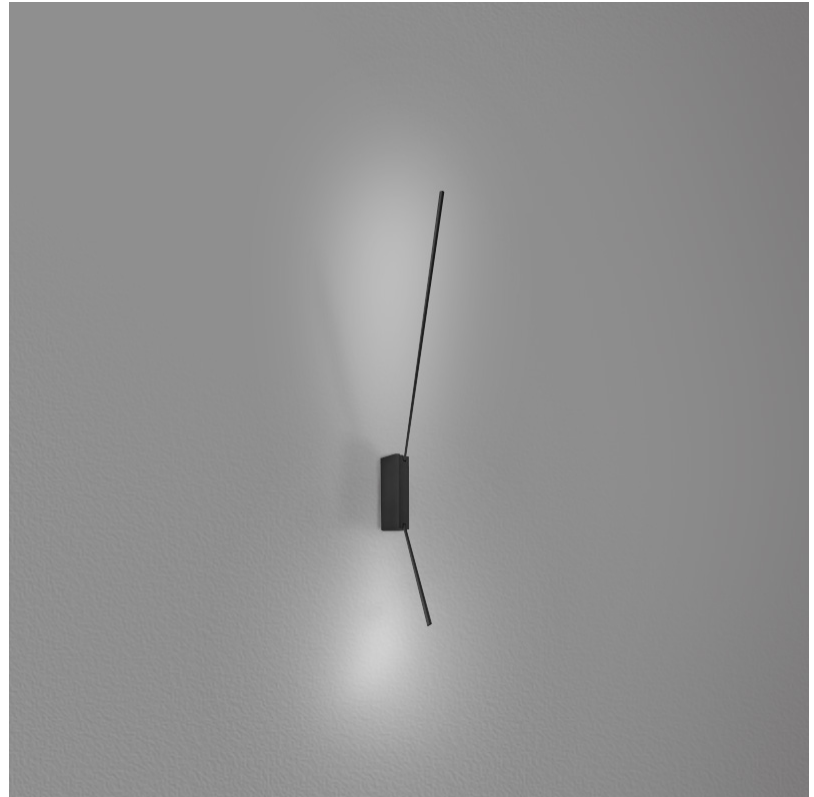

PROJECT	
TYPE	
SPECIFIER	
QUANTITY	
DATE	

SPILLO 2 ROD SURFACE

D42047- -
 base number Color Finish
 Temperature Options

- To build a product code in our configurator select the specify button on the base model # product page
- To build a manual product code on this datasheet choose from the options listed below in blue font and add the suffix to the base model #

GENERAL

Series: Spillo
 Subseries: Spillo 2 Rod
 Brand: Icone
 Division: Design
 Mounting Type: Surface
 Mounting Location: Wall
 Subcategory: Ambient

PHYSICAL

Shape: Rectangle
 Width (mm): 32
 Width (in): 1 ¼
 Height (mm): 1390
 Height (in): 54 ¾
 Extension (mm): 860
 Extension (in): 33 ⅞
 Light Distribution: Direct / Indirect
 Fixture Finish: WHI / WHC / BLK / BGD
 Fixture Material: Brass

GENERAL

Series: Spillo
 Subseries: Spillo 2 Rod
 Brand: Icone
 Division: Design
 Mounting Type: Surface
 Mounting Location: Wall
 Subcategory: Ambient

PHYSICAL

Shape: Rectangle
 Width (mm): 32
 Width (in): 1 1/4
 Height (mm): 720
 Height (in): 28 3/8
 Extension (mm): 460
 Extension (in): 18 1/8
 Light Distribution: Direct / Indirect
 Fixture Finish: WHI / WHC / BLK / BGD
 Fixture Material: Brass

LED

Color Temperature (°K): 2700 / 3000
 Nominal Lumen (lm): 660
 CRI: >90 CRI

OPTICAL

Adjustability: Tilt 90°

RATINGS AND CERTIFICATIONS

Certified By: Certified for North American Standards
 IP rating: IP20