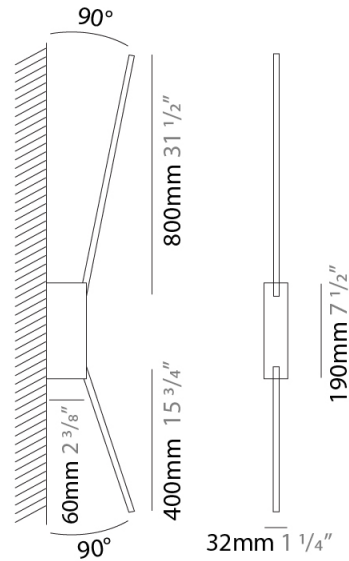

PROJECT	
TYPE	
SPECIFIER	
QUANTITY	
DATE	

SPILLO 2 ROD SURFACE

D42047- -
base number   Color   Finish
                          Temperature   Options

1. To build a product code in our configurator select the specify button on the base model # product page
2. To build a manual product code on this datasheet choose from the options listed below in blue font and add the suffix to the base model #

GENERAL

Series: Spillo
Subseries: Spillo 2 Rod
Brand: Icone
Division: Design
Mounting Type: Surface
Mounting Location: Wall
Subcategory: Ambient

PHYSICAL

Shape: Rectangle
Width (mm): 32
Width (in): 1 ¼
Height (mm): 1390
Height (in): 54 ¾
Extension (mm): 860
Extension (in): 33 ⅞
Light Distribution: Direct / Indirect
Fixture Finish: WHI / WHC / BLK / BGD
Fixture Material: Brass

ELECTRICAL

Lamp Type: LED
Total Output Wattage (W): 15.36
Dimming: 0-10V Dimming
Driver Included: Yes
Driver Location: Integrated
Driver Type: Constant Current - 120Vac - non-dimming
Driver Class: Class 2
Input Voltage (V): 120 - 277
Output Voltage (V): 12
Upon Request: (Not included - see components) Remote: 0-10Vdc dimming / 277Vac

LED

Color Temperature (°K): 2700 / 3000
Nominal Lumen (lm): 1320
CRI: >90 CRI
Lamp Life (hrs): 50000

OPTICAL

Adjustability: Tilt 90°

RATINGS AND CERTIFICATIONS

Certified By: Certified for North American Standards
IP rating: IP20